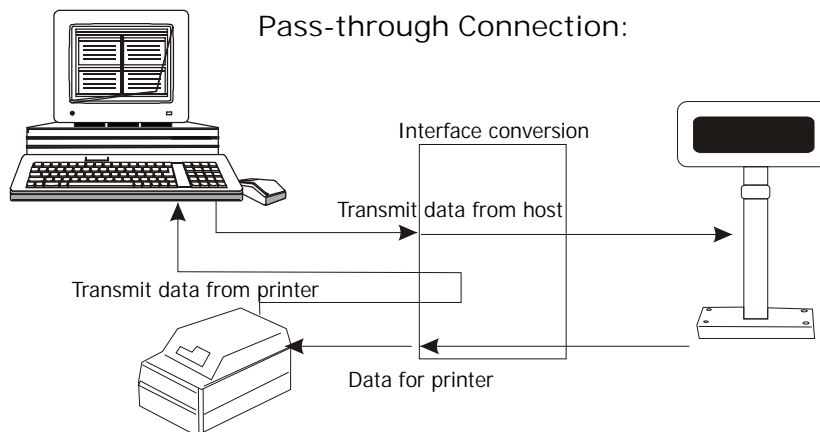

VFD Customer Display - VFD 660

Specifications

Tube Display :
Customer display: Vacuum Fluorescent Display
Display pattern: 5 x 7 dot matrix
Brightness: 700 cd/m²
Character type: 96 alphanumeric and 13 kinds of international character set and user definable character set.
Character size: 6.4 mm (w) x 9.2 mm (H)
Character number: 20 x 2 (40 characters)
Character font: 5 x 7 dots matrix, comma and decimal point

Environment:
Operating temp.: 0 to 40 Degree Celsius
Storage temp.: -10 to 50 Degree Celsius
Relative humidity: 0% to 90% RH

Driver Interface:
Drive interface: RS-23C
Drive command Esc commands

Overall Dimensions:
Panel: 76 mm (H) x 207 mm (L) x 34 mm (D)
Aluminum Pole: 120 mm (option), 260 mm, 380 mm (option)
Dimensions (base) : 20 mm (H) x 150 mm (L) x 80 mm (D)
Viewing angle: Max. 30 Degree Celsius
Weight: 0.8 kg (2lb)

Electricity
Power source: DC 9V-12V (option 5V, 24V)
Power consumption: CPU 8032, speed 29, 4912 MHz
ROM : 64K Flash ROM
RAM: 32K SRAM
Connector: 8 pins phone jack, D-SUB 9, or 25 pins connector (for RS-232)

Note : All the technical and commercial specifications of the product displayed within the brochure, box, media, color, price, etc. are subject to change without any prior notice. No claims would be entertained by Pushpam and/or its principal vendors in this regards. For all technical and commercial matter, jurisdiction would be Pune city only.

Pushpam Group of Companies

Pushpam Computers & Softwares

Pushpam Infotech Corp.

Pushsoft Technologies

635/1-B, New Gajra Society, Bibwewadi, Pune - 411037
Tel. No. 91+20+2421-1279/5162/0280
Fax: 91+20+24216455
Email: pushsoft@eth.net,
sachin@pushpam.com

Pushpam a 15 year old group is working in the various fields of Information Technology . Software development, Gas distribution, Computer hardware imports/ distribution , manufacturing of ayurvedic medicines, food processing and export etc. Working in cutting edge technology products, Pushpam always aggressive and efficient towards all the projects. In IT sector Pushpam is active since last 14 years and is currently working on technologies like Information Kiosk / Transaction Kiosk /Touch screens, POS products like Thermal printers, barcode scanners, Customer display, complete POS systems and Multi port serial card solutions. Pushpam is already in to imports of all these products from Taiwan and other parts of the world and offers the complete solution and best support for all these products. Pushpam has always believed in the best product and best support at the best price.

Pushpam

Expanding IT Horizon