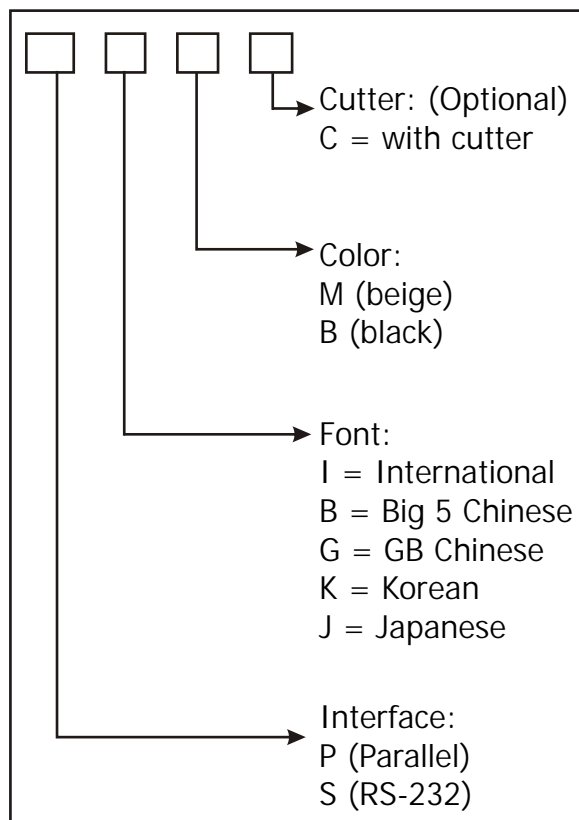

Pushpam

Expanding IT Horizon

PUSHPAM

Estd. 1990

Dot Matrix Receipt Printer - PRP - 076

Impact Type Receipt Printer

PRP - 076 - Dot Matrix Receipt Printer Specifications

Print method:	9 pins, Impact Dot Matrix
Print Font :	7 x 7 / 5 x 7
Dot density:	210 DPL(Full dot), 420 DPL(Half dot) 200 DPL(Full dot), 400 DPL(Half dot)
Printing direction:	Unidirectional with friction feed
Printing width:	42CPL (7 x 7) / 35CPL (5 x 7) 40CPL (7 x 7) / 35CPL (5 x 7)
Printing speed :	3.5 line/sec
Paper width:	76 ± 0.5 mm
Paper feed speed:	100 mm/sec
Interfaces : Serial port:	Dsub 25 pin female connector, 9600 or 19200 bps
Parallel port:	36 pin Centronics. 8 bits parallel, supports BUSY/nAck protocol
Cash drawer port:	DC 24V/1A, 6 wires RJ-11 socket
Print font : ASCII code:	5 x 7 dots, 1.57 (W) x 2.47 (H) mm 7 x 7 dots, 1.25 (W) x 2.47 (H) mm
Graphic font:	16 x 16 dots, 2.54 (W) x 2.82 (H) mm
Print commands :	ESC/POS print commands set
Reliability :	5,000,000 lines (MCBF)

Mechanical

Weight :	1600(g)
Dimension :	225 (L) x 140 (W) x 135 (H) mm
Auto cutter :	Optional, depends on model

Others

Operating Temperature:	0 to +50 Degree Celsius
Storage Temperature :	-10 to +60 Degree Celsius (except paper)
Operating Humidity :	10% to 80% RH
Storage Humidity :	10% to 90% RH (except paper)
Supply voltage :	Input: AC 110V/220V, 50~60Hz
Output:	DC 24V/2.5A