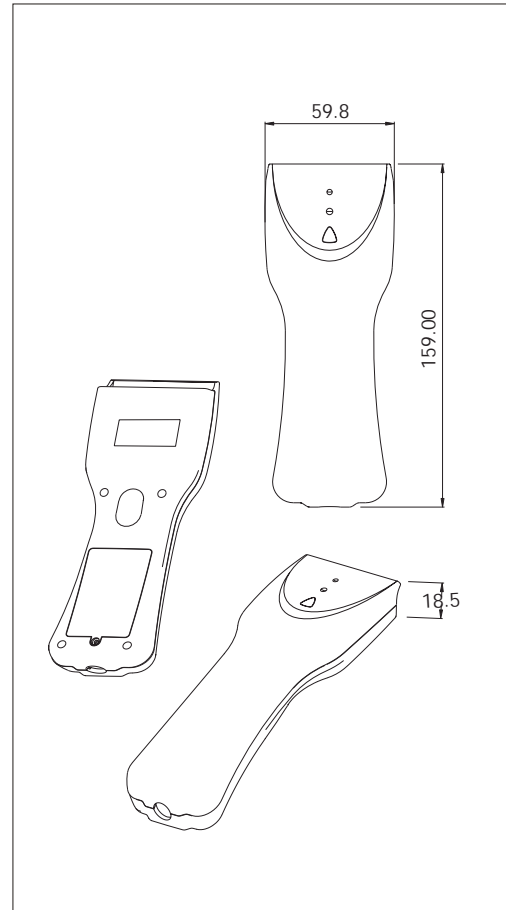

Interfaces

K Keyboard Wedge
R RS-232 Interface
W Wand Emulation
U USB Interface
T TTL Undecoded

Full functions of built-in-decoder, software configuration.
Auto-discriminates among all common barcode symbologies.

Dimensions (mm)

OS Series

Type	Series	Built-in Scan Engine	Max. Resolution	Reading Distance
Laser	OSL-4000	Opticon VLM-4000	4mil (0.1 mm)	2-25 cm
	OSL-4110	Metrologic MS-4110	5mil (0.125mm)	3-15cm
CCD	OSC-1000	TYSSO CD-610	4mil (0.1mm)	2-10cm
	OSC-2000	TYSSO CD-630	4MIL (0.1MM)	5-30cm

Scan Design

Nominal scan rate	100 or 33 scans/sec.
Wave length	670nm+- 10nm for Laser 660nm +- 10nm for CCD
Maximum pitch	+ - 65 degrees
Maximum skew	+50 degrees

Engineering Design

Power source	+5VDC, +-5%
Processor	Intel 80C31
Decoder	Proprietary
Body material	ABS
Current consumption	55mA~90mA(max.) for undecoded
Weight	160g (excluding cable)
Shock resistance	1 meter drop onto concrete

Operating Environment

Operating temperature	0 to 45 Degree Celsius
Storage temperature	-20 to 65 Degree Celsius
Relative humidity	5% to 65% non-condensing
EMI emission	FCC class A
Ambient light	3000 to 8000 Lux.
Connectivity	DB9, DB25, AMP, DIN5, Mini-Din6, and et.

Readable Barcodes

Code 39, Full ASCII Code 39, UPC/EAN/JAN, CODABAR, Interleaved 2/5, Code 128, Code 11, Code 93, MSI/PLESSEY, Code-4 and etc. Special code can be requested.

Note : All the technical and commercial specifications of the product displayed within the brochure, box, media, color, price, etc. are subject to change without any prior notice. No claims would be entertained by Pushpam and/or its principal vendors in this regards. For all technical and commercial matter, jurisdiction would be Pune city only.

Pushpam Group of Companies

Pushpam Computers & Softwares

Pushpam Infotech Corp.

Pushsoft Technologies

635/1-B, New Gajra Society, Bibwewadi, Pune - 411037
Tel. No. 91+20+2421-1279/5162/0280
Fax: 91+20+24216455
Email:pushsoft@eth.net,
sachin@pushpam.com

Pushpam a 15 year old group is working in the various fields of Information Technology . Software development, Gas distribution, Computer hardware imports/ distribution , manufacturing of ayurvedic medicines, food processing and export etc. Working in cutting edge technology products, Pushpam always aggressive and efficient towards all the projects. In IT sector Pushpam is active since last 14 years and is currently working on technologies like Information Kiosk / Transaction Kiosk /Touch screens, POS products like Thermal printers, barcode scanners, Customer display, complete POS systems and Multi port serial card solutions. Pushpam is already in to imports of all these products from Taiwan and other parts of the world and offers the complete solution and best support for all these products. Pushpam has always believed in the best product and best support at the best price.