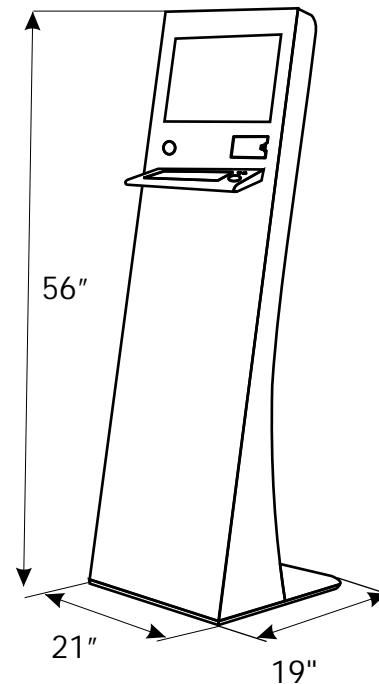

Ashwini Kiosk Cabinet

Specifications

Description	Moderate, efficient configuration
Models available in	Metal
Dimensions	
Width	21"
Height	56"
Depth	19"
Weight	
Loaded	30-40 Kg.
Empty	20-25 Kg.
Wall thickness	1.6 mm
Floor Space	21" x 19 "
Color/Base Shape	Complete flexibility on choices for all surfaces using high quality colors. Color shades as per users choice
Locking	Screws/ Lock system for PC with keyboard/ mouse/ amplifier for the maintenance
PC Acceptance	Can take any standard PC PIII/P4/Celeron with slim PC Cabinet
Monitor	15"/ 17"/ 19" LCD monitor with or without touchscreen
Multimedia Speaker	Optional
Keyboard (for User interface)	Optional
Mouse (for User interface)	Optional
Numeric Keypad (for User interface)	N/A
Power	Standard 230 V A/C power supply
Internet/Telephone	Optional Internet/Lan/Telephone/GPRS/ CDMA modem on request
UPS	UPS to put out side of the cabinet
Advertise/Branding	In vinyl cutting/ vinyl printing/ 4 color printing Backlit/frontlit
Other	Swipe Card Reader, Videoconference Camera, Other devices like IC Card Reader,Thermal Printer etc. Can be put by making modification in design

Ashwini Kiosk Cabinet Slim & Strong

Metal

Note : All the technical and commercial specifications of the product displayed within the brochure, box, media, color, price, etc. are subject to change without any prior notice. No claims would be entertained by Pushpam and/or its principal vendors in this regards. For all technical and commercial matter, jurisdiction would be Pune city only.

Pushpam Group of Companies

Pushpam Computers & Softwares

Pushpam Infotech Corp.

Pushsoft Technologies

635/1-B, New Gajra Society, Bibwewadi, Pune - 411037
Tel. No. 91+20+3091 506 /931/ 934
Fax: 91+20+24216455
Email: dealersales@pushpam.com, sales@pushpam.com,
rahul_jangam@pushpam.com

Pushpam a 15 year old group is working in the various fields of Information Technology . Software development, Gas distribution, Computer hardware imports/ distribution , manufacturing of ayurvedic medicines, food processing and export etc. Working in cutting edge technology products, Pushpam always aggressive and efficient towards all the projects. In IT sector Pushpam is active since last 14 years and is currently working on technologies like Information Kiosk / Transaction Kiosk /Touch screens, POS products like Thermal printers, barcode scanners, Customer display, complete POS systems and Multi port serial card solutions. Pushpam is already in to imports of all these products from Taiwan and other parts of the world and offers the complete solution and best support for all these products. Pushpam has always believed in the best product and best support at the best price.

Pushpam
Expanding IT Horizon